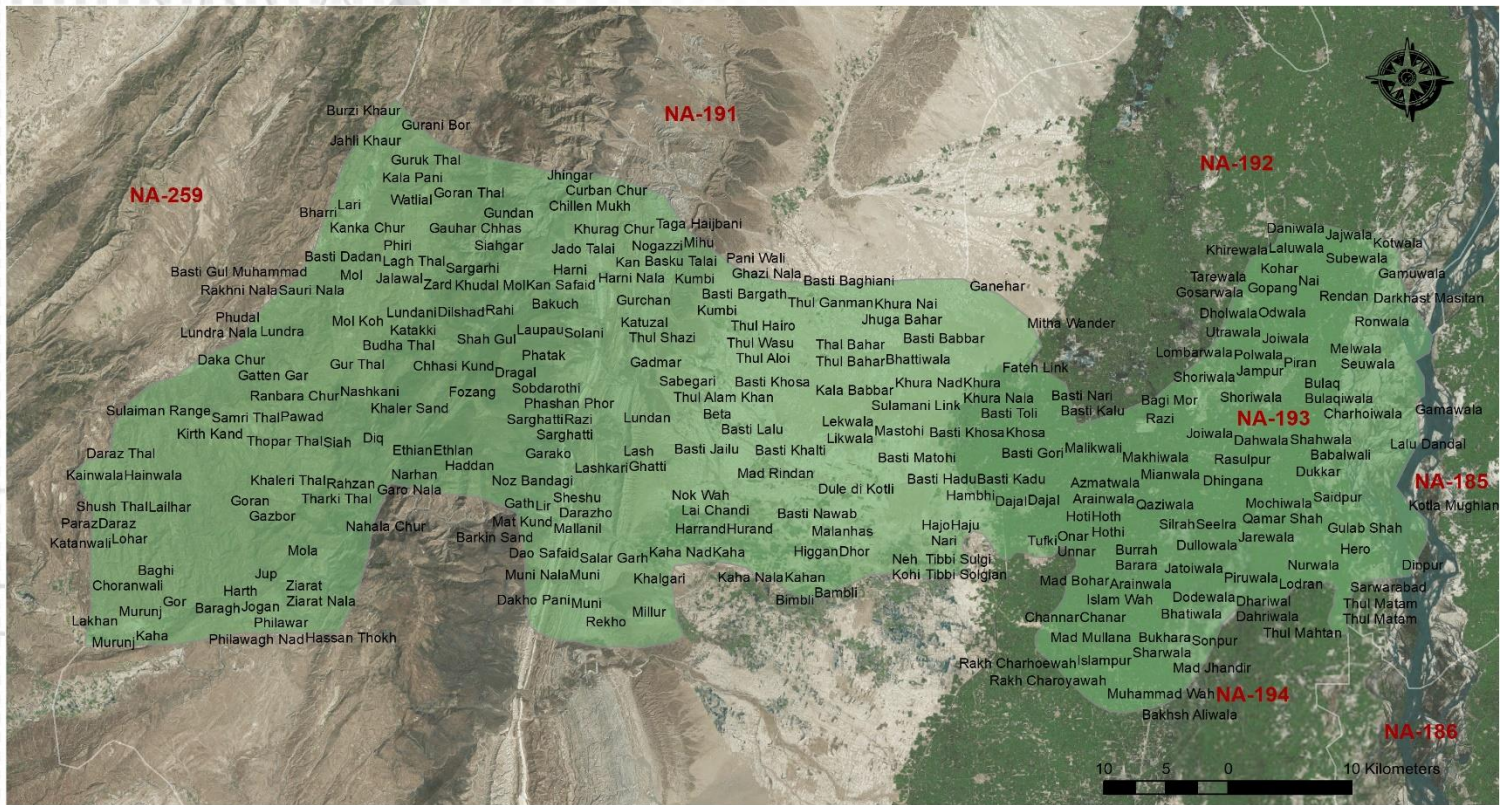

CONSTITUENCY PROFILE

NA-193 RAJANPUR-I

PUNJAB

CONSTITUENCY POPULATION

665,242 

VOTER STATISTICS

Male

174,454

Female

135,999

Total

310,453

47%

of the total population are registered as voters

POLLING STATIONS

61

Male

61

Female

91

Combined

213

Total

Number of polling stations where registered voters exceed 1,200

AVERAGE VOTER AT POLLING STATION

1,458

AVERAGE VOTER AT POLLING BOOTH

465

LIST OF CONTESTING CANDIDATES

#	Name	Name of Political Party
1	Athar Hassan Khan Gurchani	Independent
2	Sardar Sher Ali Gurchani	Independent
3	Sardar Ali Raza Khan Darishak	Independent
4	Sardar Muhammad Jaffar Khan Leghari	Pakistan Tehreek-e-Insaf
5	Shazia Abaid	Pakistan Peoples Party Parliamentarians
6	Shafqar Ullah	Pakistan Awami Raj
7	Sher Zaman	Independent
8	Adeel Hassan Khan Gurchani	Independent
9	Ali Ahmad Khan Leghari	Independent
10	Muhammad Moshin Leghari	Independent